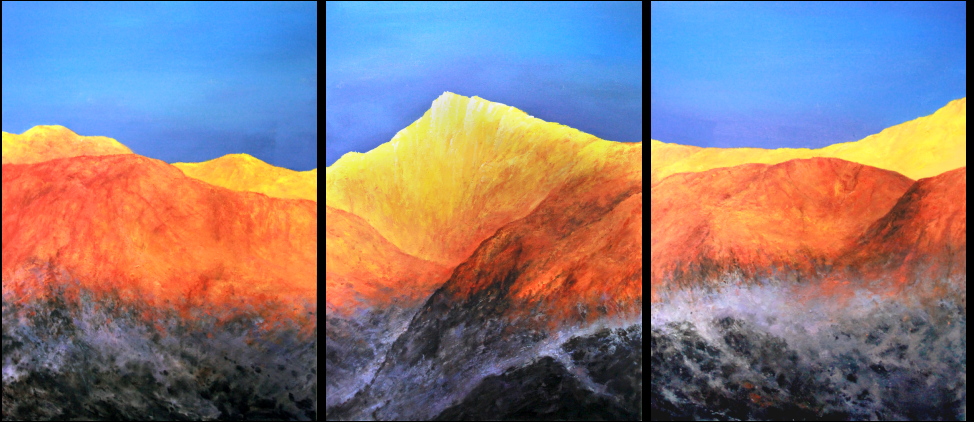

Leisure Time

Year: 2022

Medium: Acrylic on Canvas

Dimension: 90 x 120 cm each