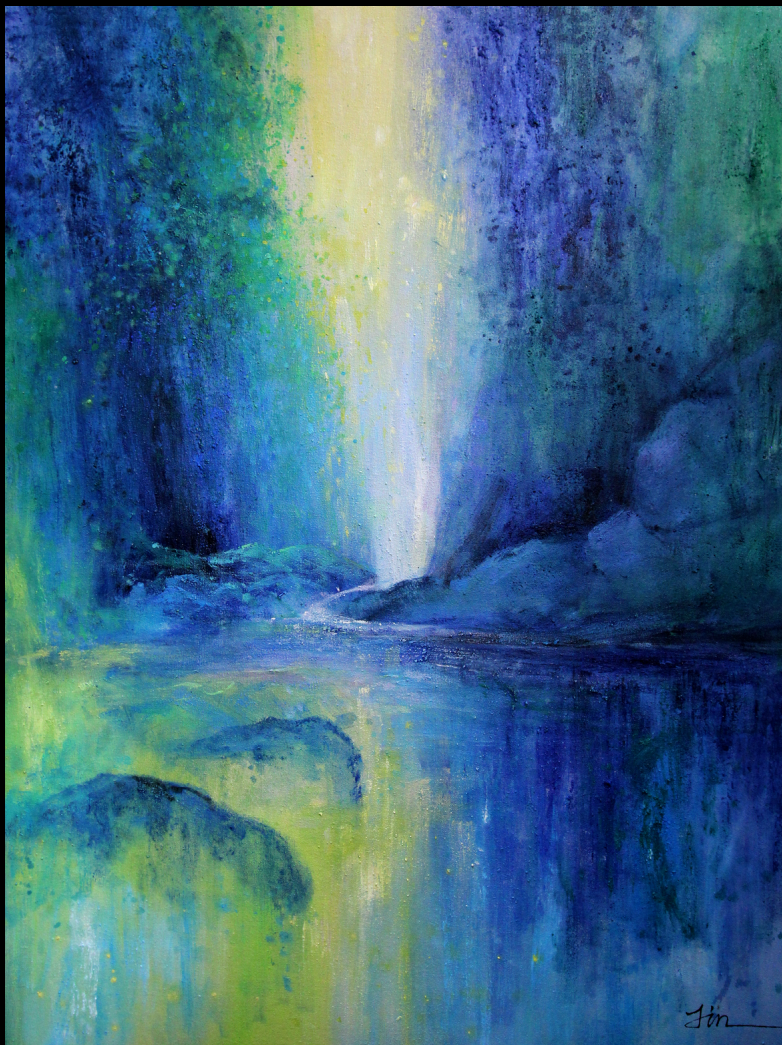

LivingwithArt Singapore presents

SONATA ALLEGRO

An abstract painting with horizontal bands of color. The top band is black, followed by a thin red band, a wide purple band, a wide green band, a wide yellow band, and a bottom band of red and orange. The colors are blended and textured, suggesting a sunset or sunrise scene.

I have always yearned for the natural scenery, away from the bright lights and bustling of the city. An inspiration for this series of works, I've made a new attempt to incorporate brighter colours, to fully express the charm and capture the moment from dawn till dusk.

Dimension: 90 x 120 cm each

Homecoming

Year: 2022

Medium: Acrylic on Canvas

Dimension: 90 x 120 cm

Morning Glory

Year: 2022

Medium: Acrylic on Canvas

Dimension: 90 x 120 cm

By the Lake

Year: 2022

Medium: Acrylic on Canvas

Dimension: 90 x 120 cm

Sunlight

Year: 2022

Medium: Acrylic on Canvas