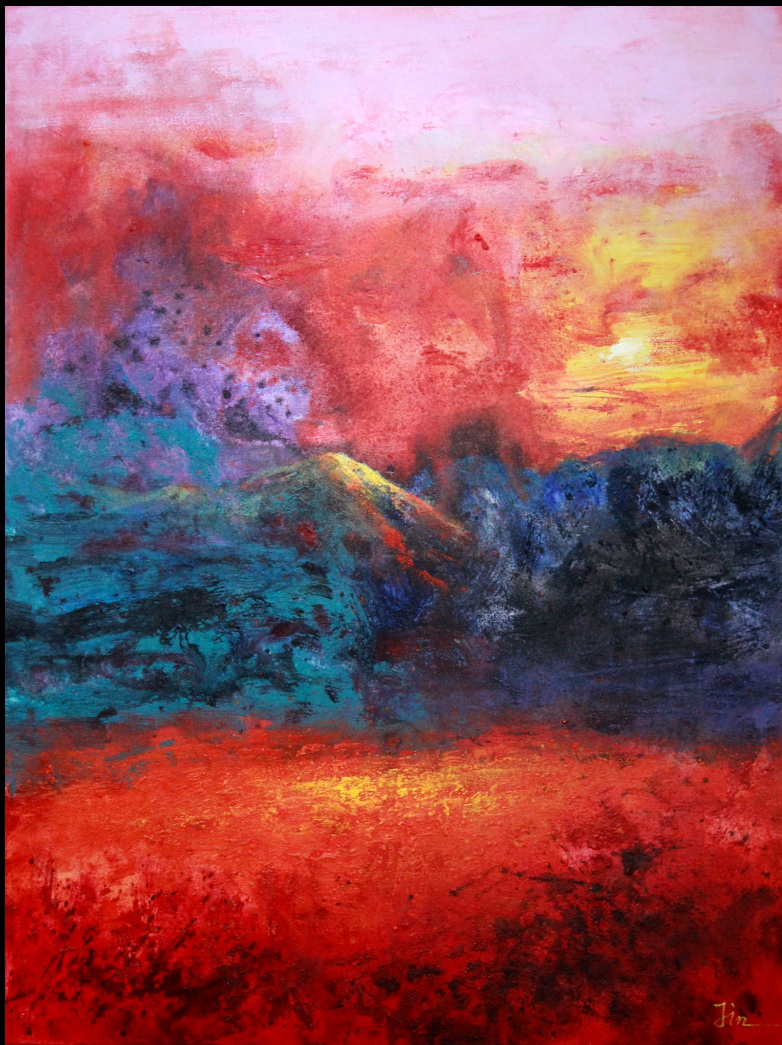

LivingwithArt Singapore presents

SONATA ALLEGRO

An abstract painting with horizontal bands of color. The top band is black, followed by a thin red band, a wide purple band, a wide green band, a wide yellow band, and a bottom band of red and orange. The colors are blended and textured, suggesting a sunset or sunrise scene.

I have always yearned for the natural scenery, away from the bright lights and bustling of the city. An inspiration for this series of works, I've made a new attempt to incorporate brighter colours, to fully express the charm and capture the moment from dawn till dusk.

Dimension: 90 x 120 cm each

Homecoming

Year: 2022

Medium: Acrylic on Canvas

Dimension: 90 x 120 cm

Morning Glory

Year: 2022

Medium: Acrylic on Canvas

Dimension: 90 x 120 cm

By the Lake

Year: 2022

Medium: Acrylic on Canvas

Dimension: 90 x 120 cm

Sunlight

Year: 2022

Medium: Acrylic on Canvas